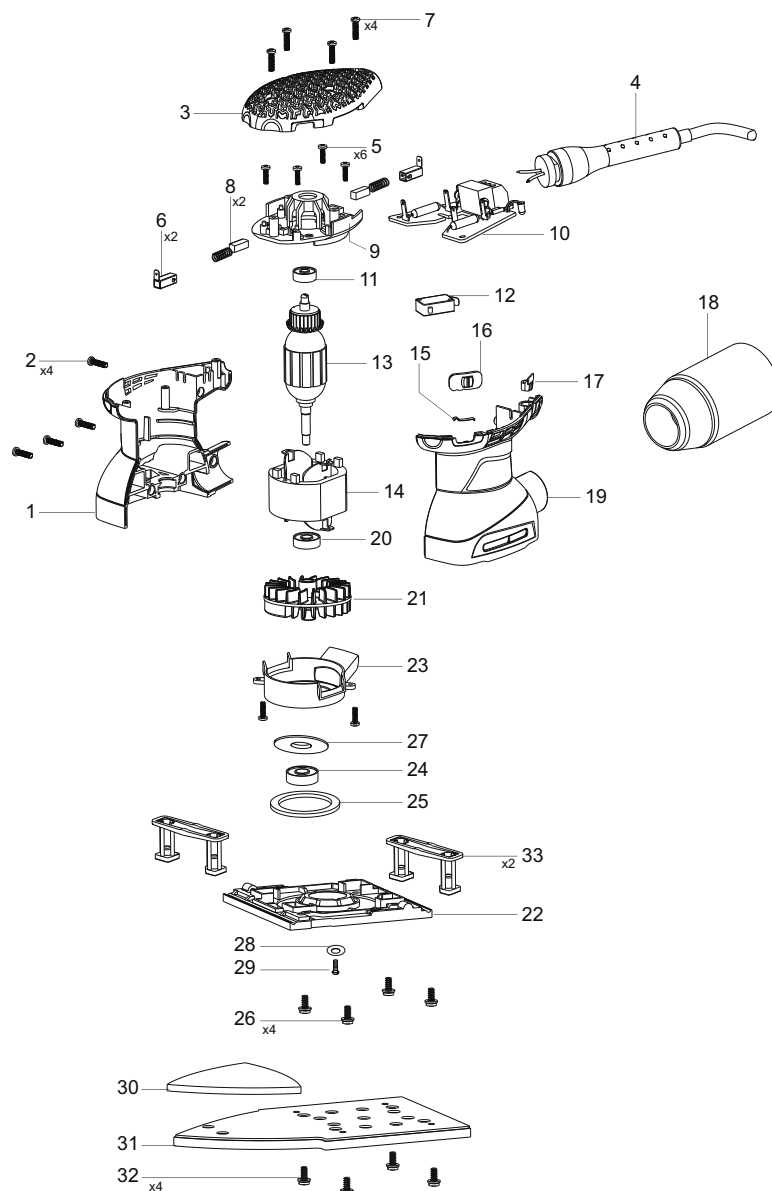

Pos. No.	Ref. No.	Description	Pos. No.	Ref. No.	Description
1	184000	Right housing with soft grip	19	184018	Left housing with soft grip
2	184001	Screw ST4.2X16	20	184019	Bearing 608
3	184002	Top cover with soft grip	21	184153	Fan
4	184003	Power cors	22	184154	Alu.Base
5	184004	Screw 3.5X13	23	184022	Baffle plate
6	184005	Brush holder	24	184023	Bearing 6000
7	184152	Screw ST3.5X13	25	184024	Wool ring
8	184007	Carbon brush	26	184035	Screw ST4.2X13
9	184008	Fastness board	27	184026	Dustproof ring
10	184009	Circuitri board	28	184027	Washer
11	184010	Bearing 627	29	184028	Screw M 3x10
12	184011	Switch	31	184156	Base assembly 1
13	184012	Rotor assembly	32	184157	Screw M 4x10
14	184013	Stator assembly	33	184032	Support
15	184014	Trigger flexibility piece	35	184159	Base assembly 2
16	184015	Trigger	36	184160	Base assembly 3
17	184016	Power indicator			

MP 251