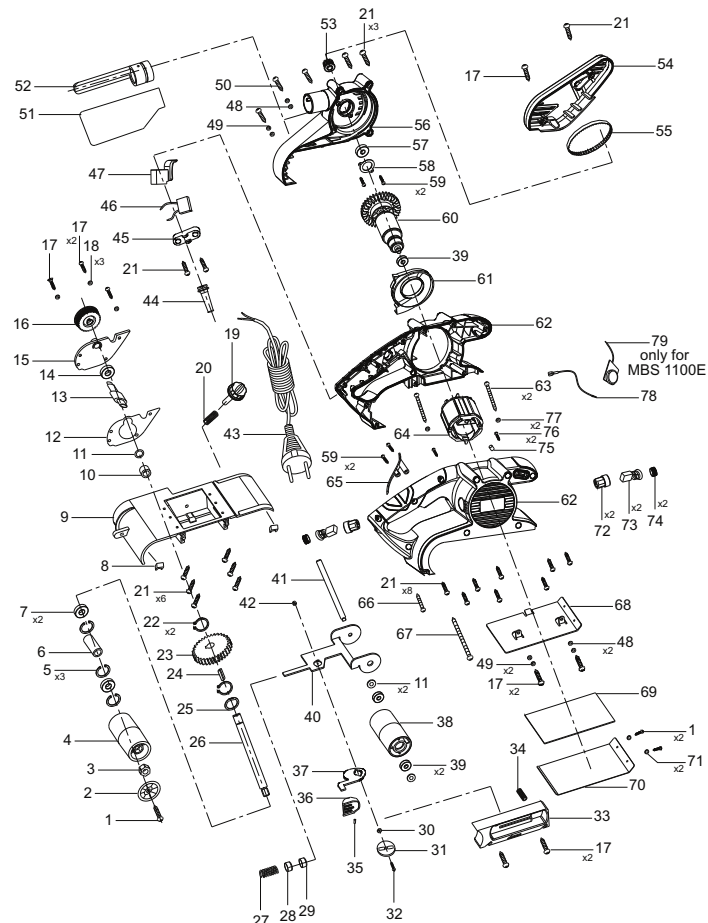

Pos. No.	Ref. No.	Description	Pos. No.	Ref. No.	Description
1	186690	Cross Recess Head Screw M4X10	41	186726	Roller Shaft
2	186691	Roller Cover	42	186727	Lock nut M3
3	186692	Nut M10	43	186728	Power Cord 1.0\4.2m VDE
4	186693	Drum	44	186729	Cord protector
5	186694	Ring Φ28	45	186730	Cord clamp
6	186695	Roller sleeve	46	186731	Capacitor 0.22uF
7	186696	Bearing 6001-2Z	47	186732	Switch 6(6)A 250V-5E4
8	183448	"U" ceramic MBS 976&MBS 976E	48	186733	Washer Φ5
9	186697	Al Bracket	49	186734	Washer Φ5
10	183479	Needle BearingHK081210 MBS 976&MBS 976E	50	186735	Cross Recess Head Screw M5X16
11	186698	Washer Φ8	51	186736	Dust bag
12	186699	Oil Sealing	52	186737	Dust extraction port
13	186700	Small Gear	53	186738	Small Pulley
14	186701	Bearing 628-RS	54	186739	Belt Cover
15	186702	Gear cover	55	186740	Belt 124xLx12
16	186703	Big Pulley	56	186741	Left Housing
17	186704	Cross Recess Head Screw M5X12	57	186742	Bearing 629-2RS
18	186705	Retaining Washer Φ5	58	186743	Bearing cover
19	186706	Adjustment Knob	59	186744	Screw ST3.0x10
20	186707	Knob spring	60	186745	Armature Φ41x50
21	183441	Screw ST4.1X16 MBS 976&MBS 976E	61	186746	Fan baffle
22	186708	External Circlip Φ12	62	186751	Miiddle & Right Housing
23	186709	Big Gear	63	186747	Screw ST4.0x65
24	186710	Square piece 4x4x12	64	186748	Field Φ73x50
25	186711	Wave Washer Φ12	65	186750	Dust Deflector Cover
26	186712	Gear shaft	66	186753	Screw ST4.0x30
27	186713	Fork Spring	67	186754	Screw ST4.0x76
28	186714	Plastic spring sleeve	68	186755	Pad
29	186715	Spring sleeve	69	186756	Base Sheet
30	186716	Washer Φ3	70	186757	Base
31	186717	Spanner Piece	71	186758	Washer Φ4
32	186718	Cross Recess Head Screw M3X10	72	186759	Brush Support
33	186719	Clamp Device	73	186760	Carbon Brush Assy
34	186720	Spring	74	186761	Spring Sleeve
35	186721	Pin Φ2	75	186762	Rupper Piece Φ5x7
36	186722	Spring Sleeve	76	186763	Screw ST3.0x10F
37	186723	Spanner	77	186764	Washer Φ4
38	186724	Roller	78	186765	Connection Wire 160mm Insert+6.3
39	183496	Bearing 608-2Z MBS 976&MBS 976E	79	186766	PCB board
40	186725	Fork	80	186689	Cross Recess Head Screw