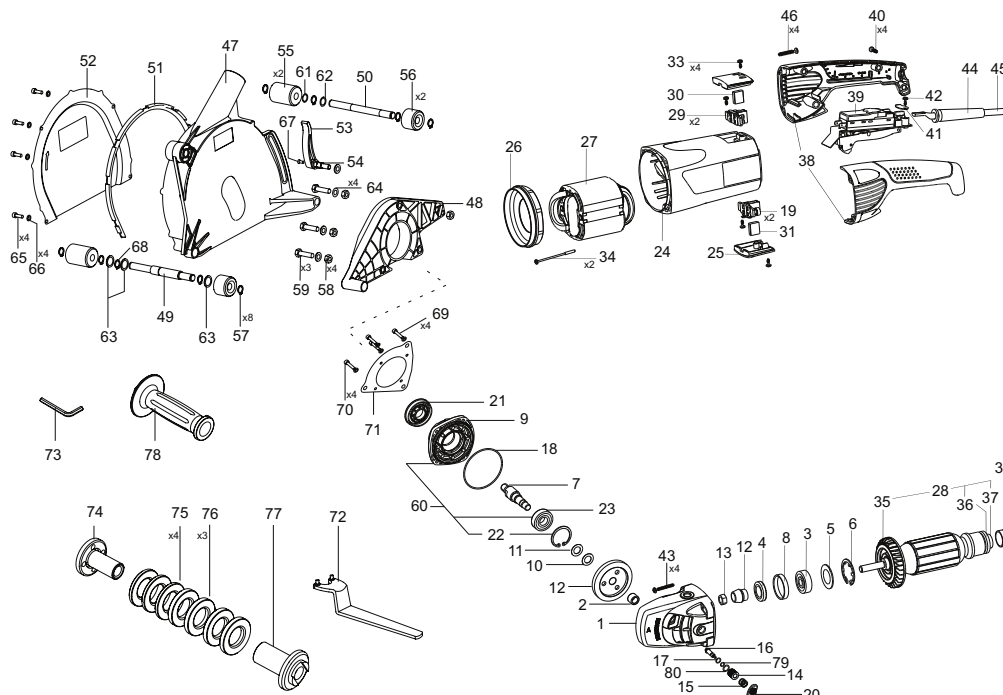

Note: * - from 01.02.2010
(1) - only for FK 6522; (2) - only for FK 6524; (3) - only for FK 6526
(4) - only for FK 6522 HD; (5) - only for FK 6524 HD;
(6) - only for FK 6526 HD

FK 6522
FK 6524
FK 6526
FK 6522 HD
FK 6524 HD
FK 6526 HD