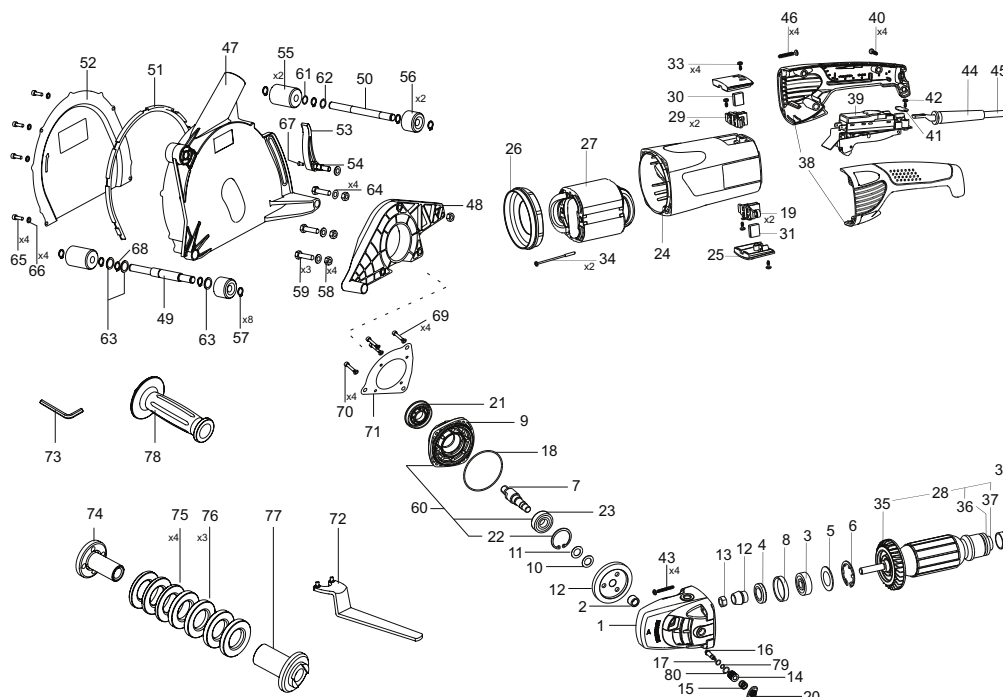

Note: * - from 01.02.2010
(1) - only for FK 6522; (2) - only for FK 6524; (3) - only for FK 6526
(4) - only for FK 6522 HD; (5) - only for FK 6524 HD;
(6) - only for FK 6526 HD

FK 6522
FK 6524
FK 6526
FK 6522 HD
FK 6524 HD
FK 6526 HD