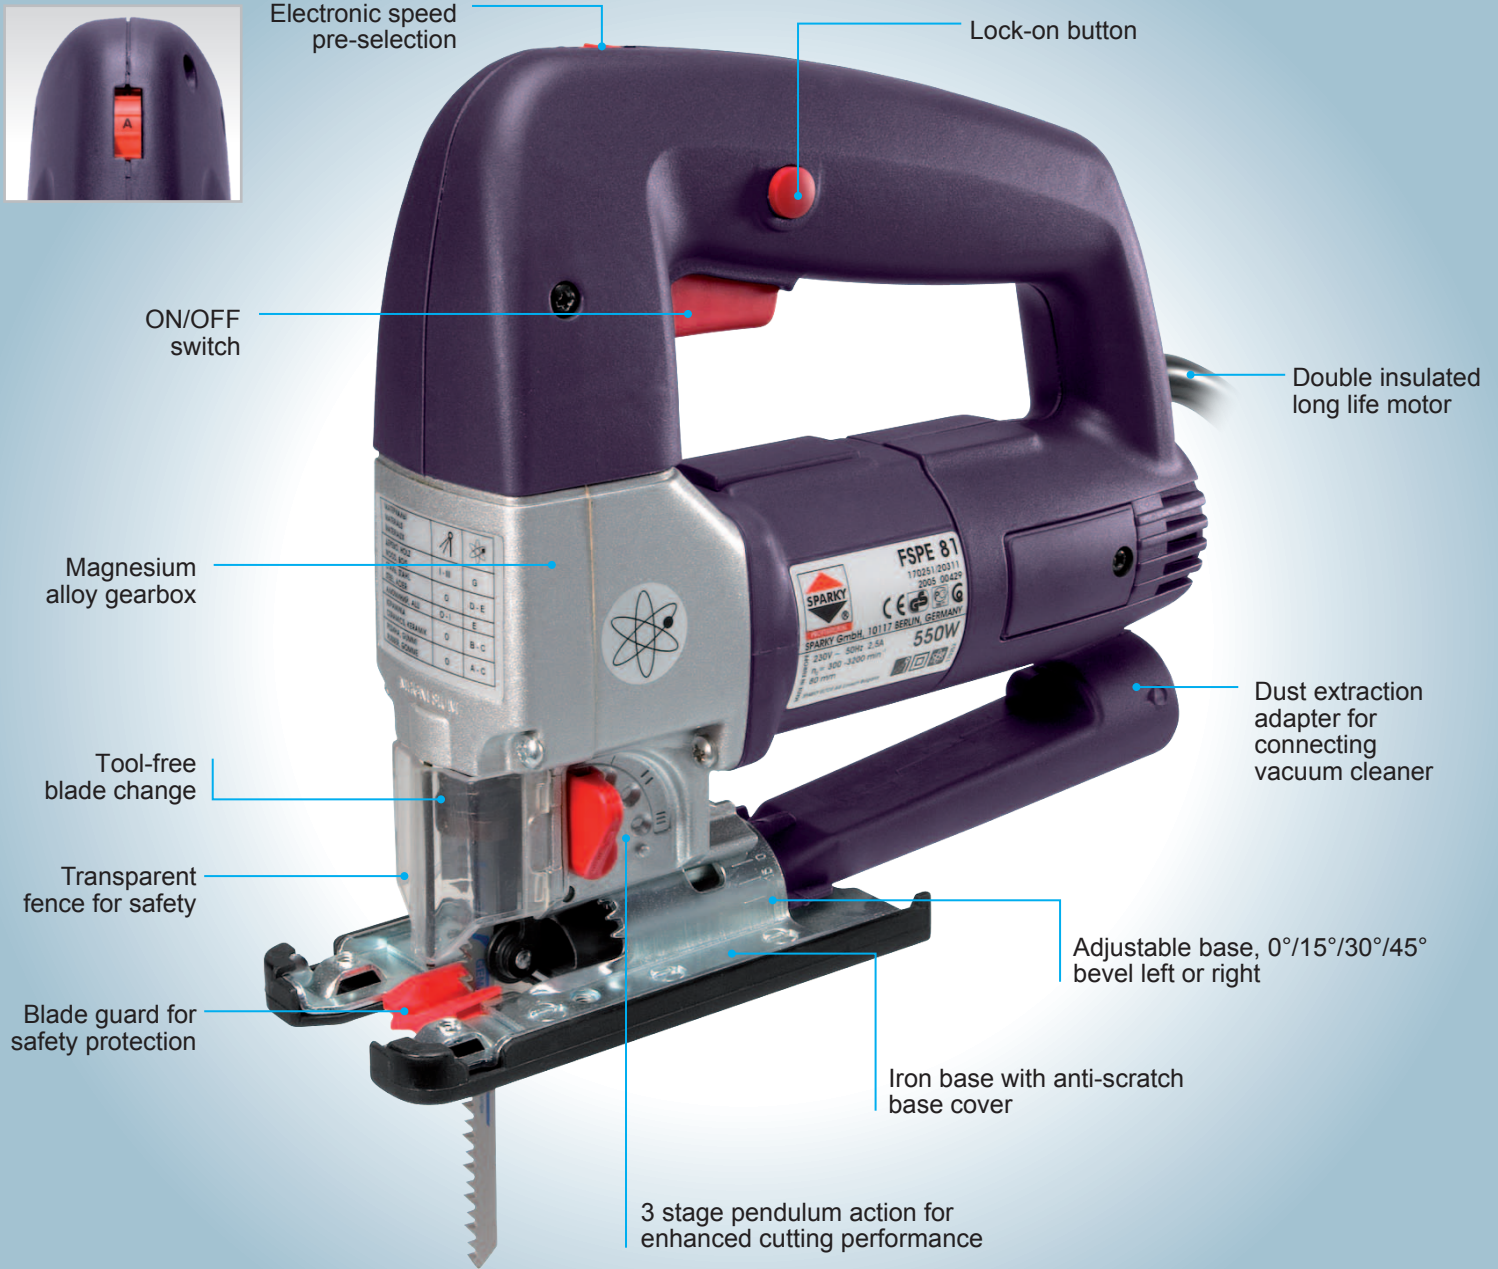

FSPE 81

SPARKY

HD PROFESSIONAL

Jigsaw

Comes complete with:

Blade, Hex wrench, Dust extraction adapter

Technical Data

Model		FSPE 81
Power input	W	550
No load stroke rate	min ⁻¹	300–3200
Bevel cutting angle	°	0–45
Stroke length	mm	26
Cutting capacity in:		
- wood	mm	80
- steel	mm	5
- non-ferrous metal	mm	20
- ceramics	mm	15
Weight	kg	2.1
Cat. N		12000160701